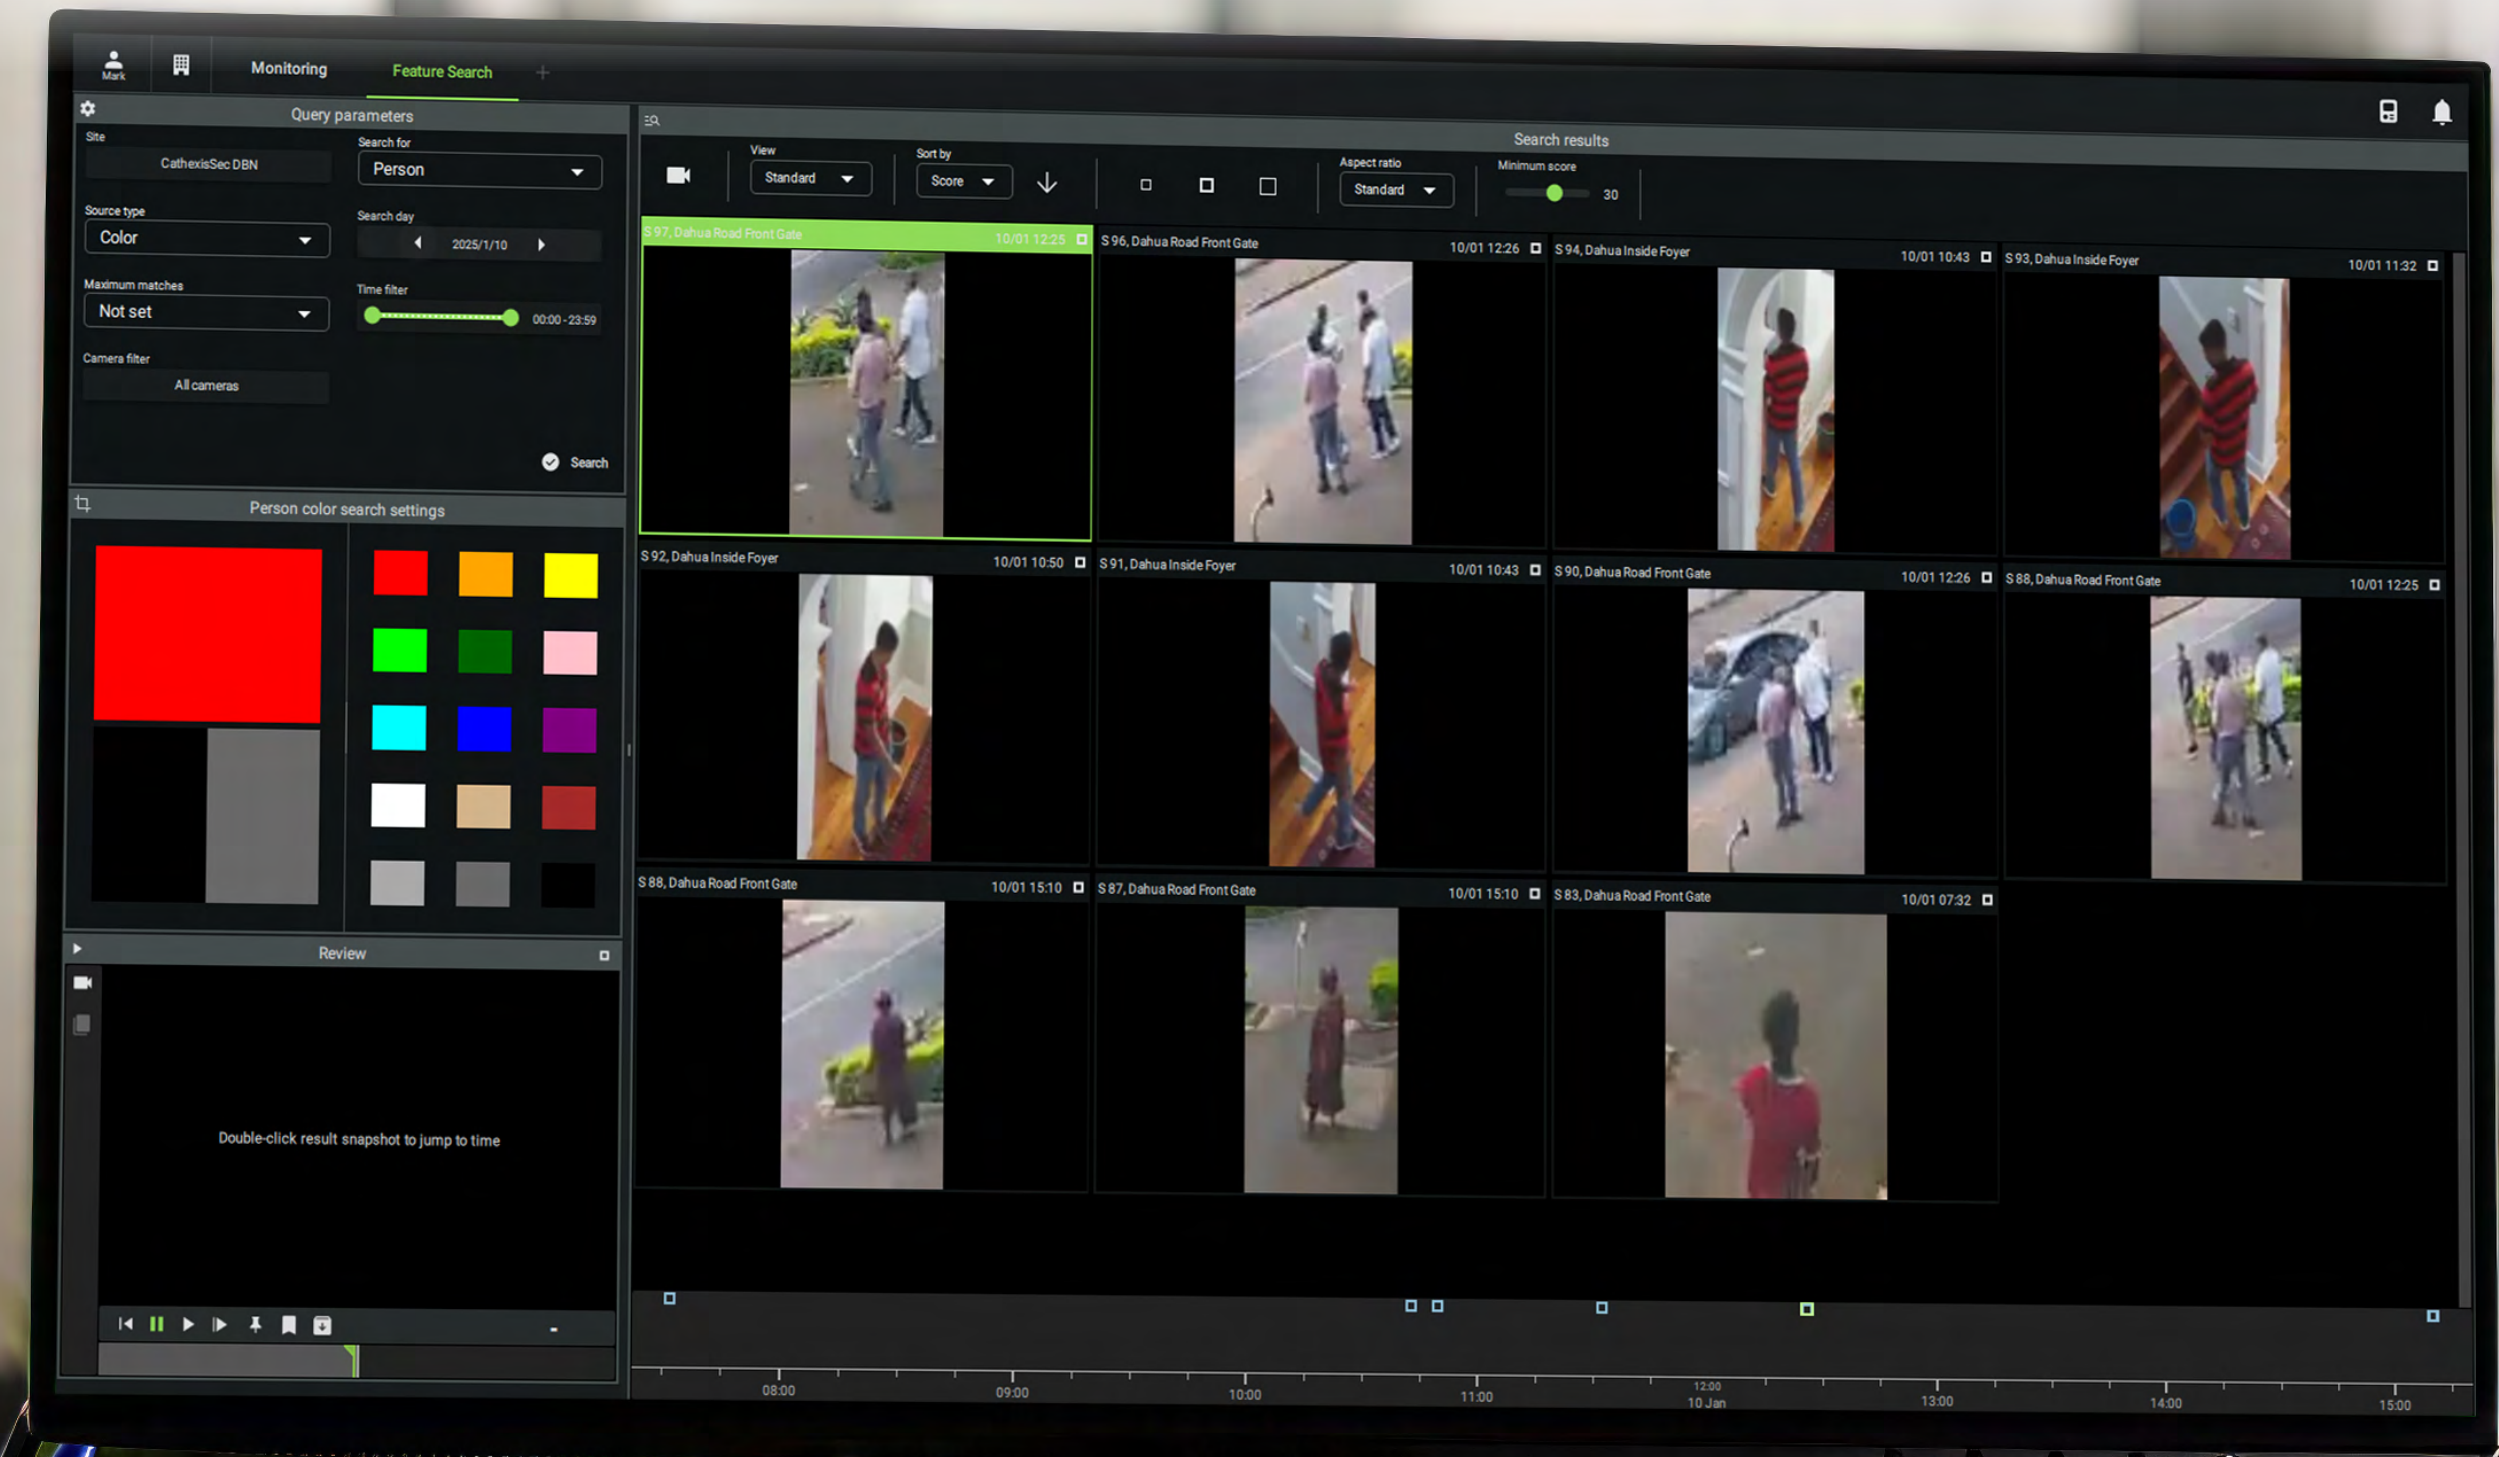

The result? Life is simpler and more secure.

Advanced Feature Search in Carbon

Imagine trying to locate a culprit who was wearing a red jacket in a crowded area on a busy day. Without the right tools, it could take hours to try to achieve this. Moreover, an operator could miss important details or misidentify features.

Feature Search is configured in CathexisVision server software and available to use in the Carbon interface. Using Carbon's advanced Feature Search tools, you can filter searches according to attributes such as colour and type of object (vehicle or person) to pinpoint relevant footage in seconds. It will present all instances of individuals wearing red, for example, within a set time period and selected cameras. This tool delivers accurate information to operators quickly, and saves them significant time instead of having to piece together a timeline of footage that features the target individual or object.

There's no need to install client software – simply connect to CathexisVision Web.

Resource Tagging

When monitoring a large site with hundreds of cameras, you need a way to identify resources with similar attributes to speed up navigation.

Resource tagging is a feature in Carbon that facilitates easier searches. Users with appropriate permissions can add descriptive tags to resources such as cameras, alarms, maps and outputs. For example, you might want to label a faulty camera with a red tag so that operators can locate them easily in the resource tree. Resource tags can be searched and filtered. They enable operational flexibility, easy navigation and swift identification of relevant resources.