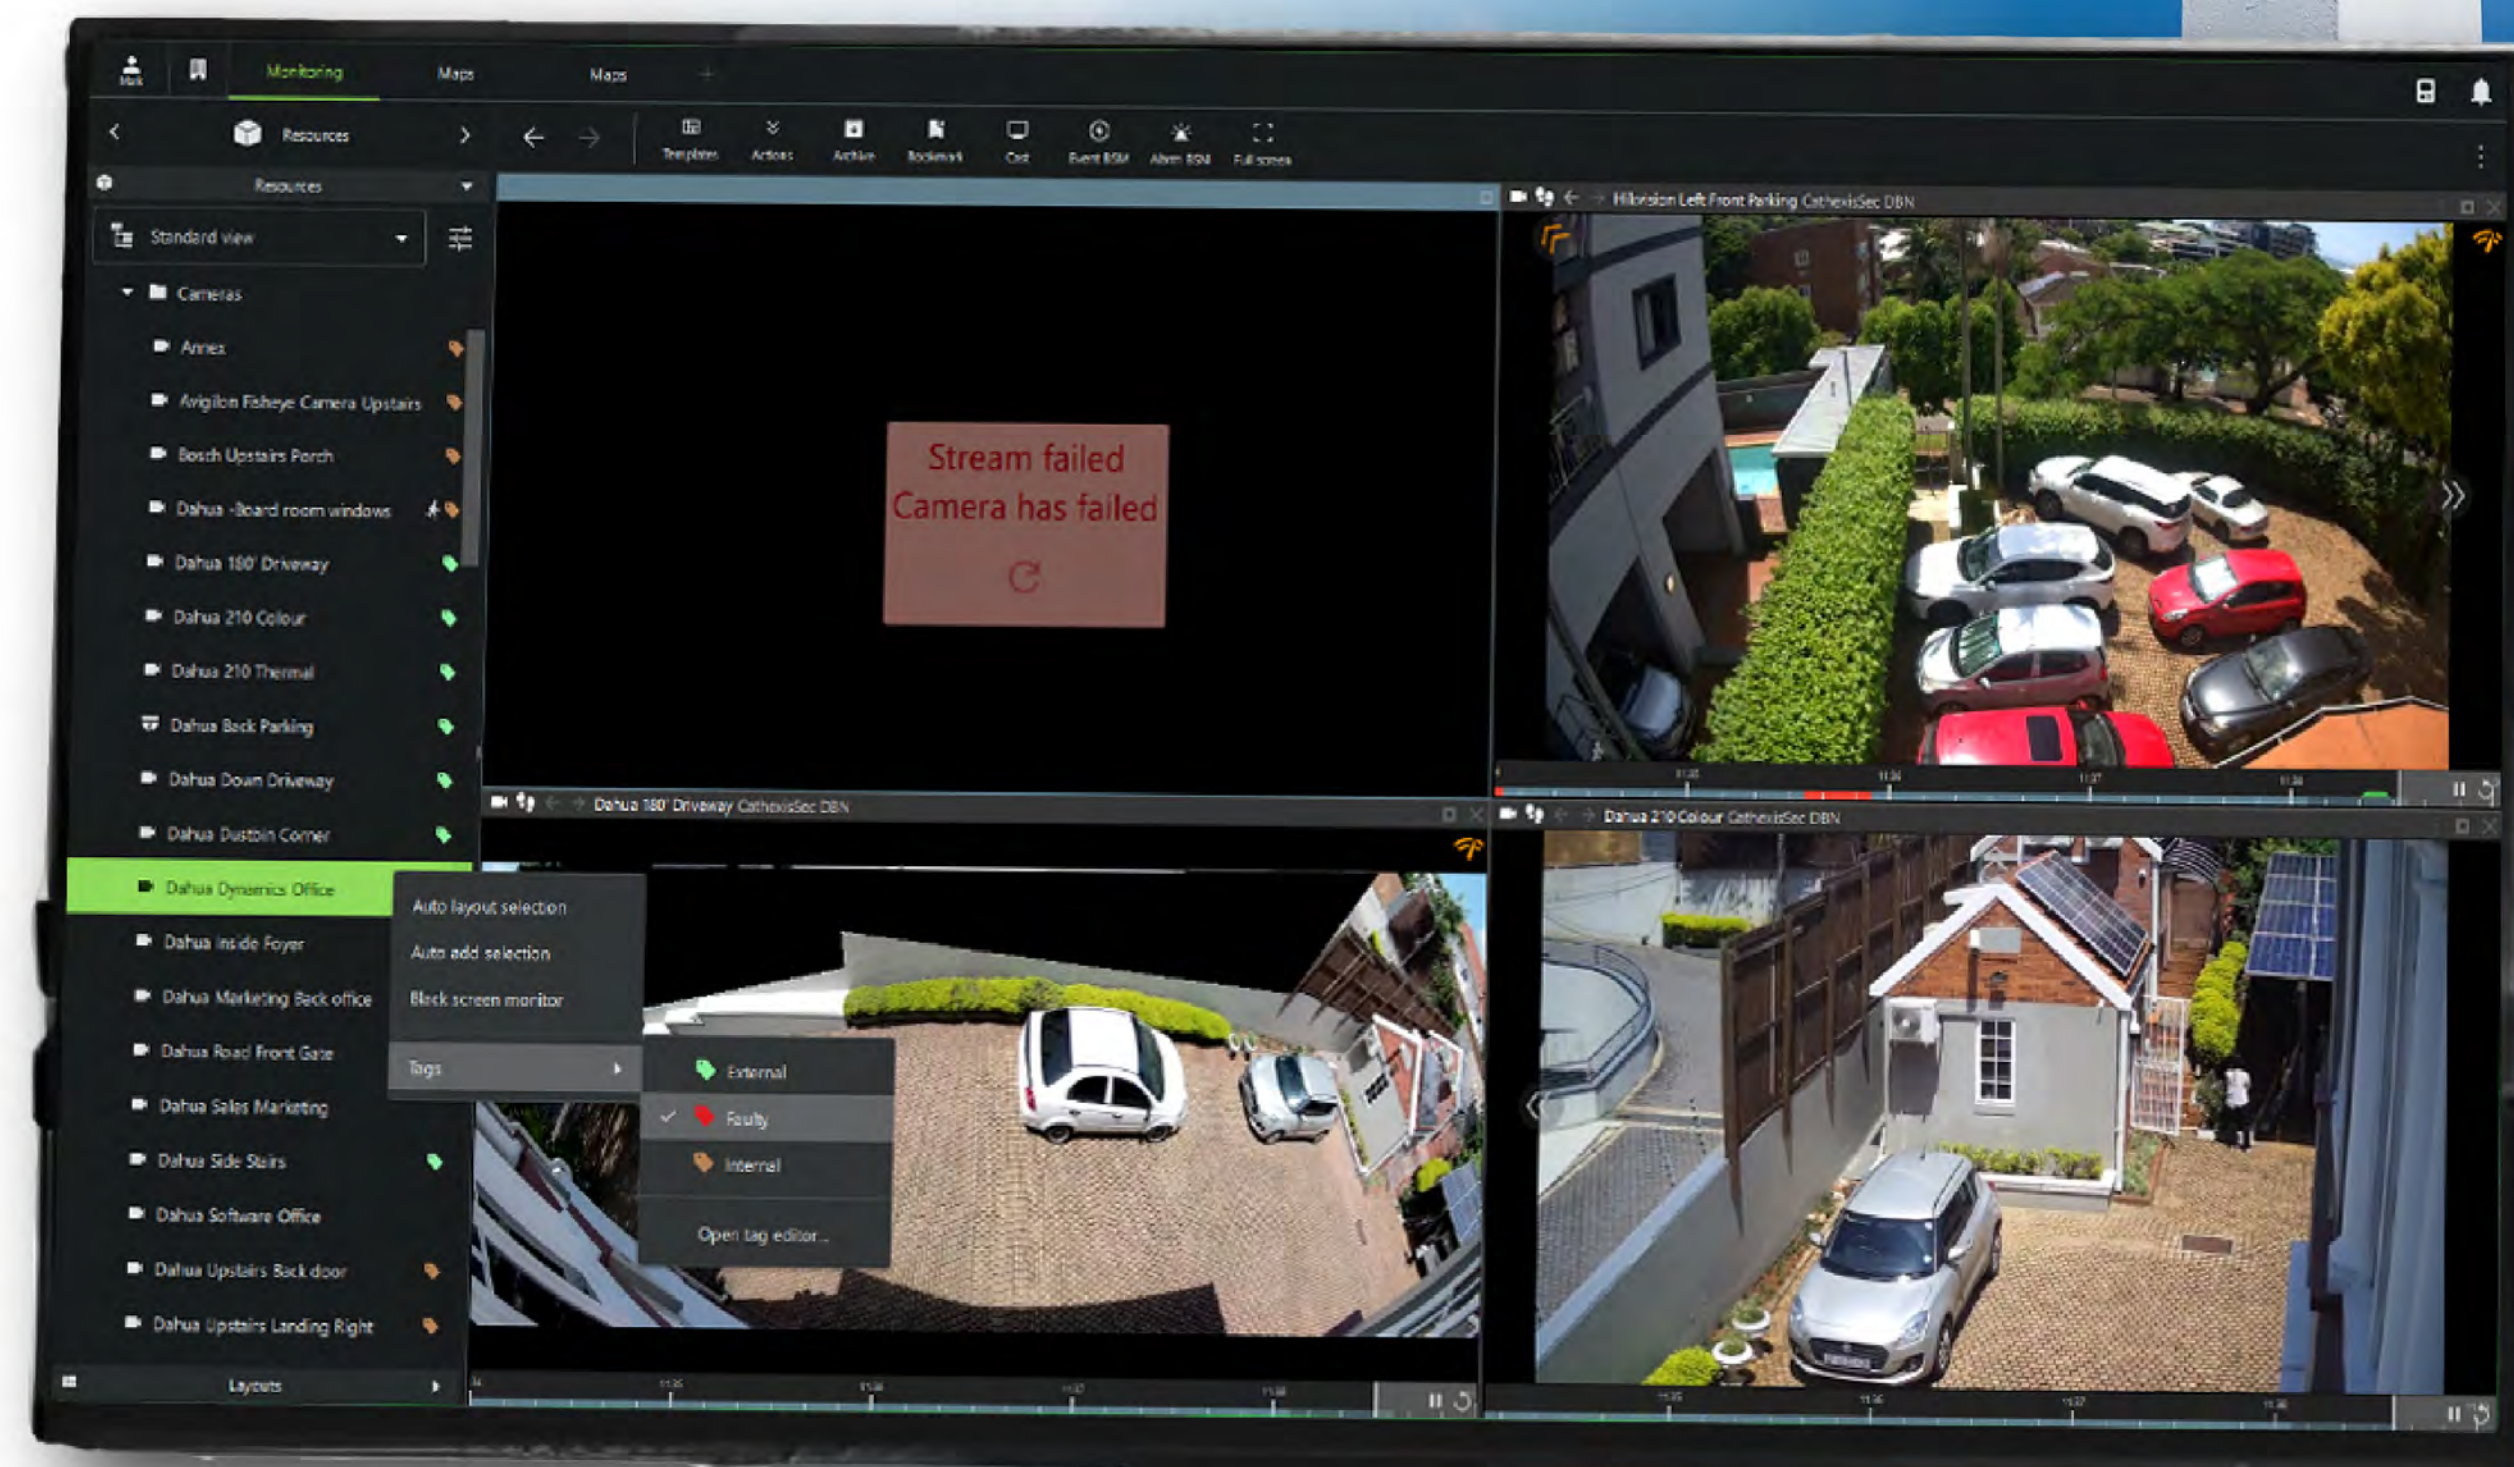

Resource Tagging

When monitoring a large site with hundreds of cameras, you need a way to identify resources with similar attributes to speed up navigation.

Resource tagging is a feature in Carbon that facilitates easier searches. Users with appropriate permissions can add descriptive tags to resources such as cameras, alarms, maps and outputs. For example, you might want to label a faulty camera with a red tag so that operators can locate them easily in the resource tree. Resource tags can be searched and filtered. They enable operational flexibility, easy navigation and swift identification of relevant resources.

FAULTY