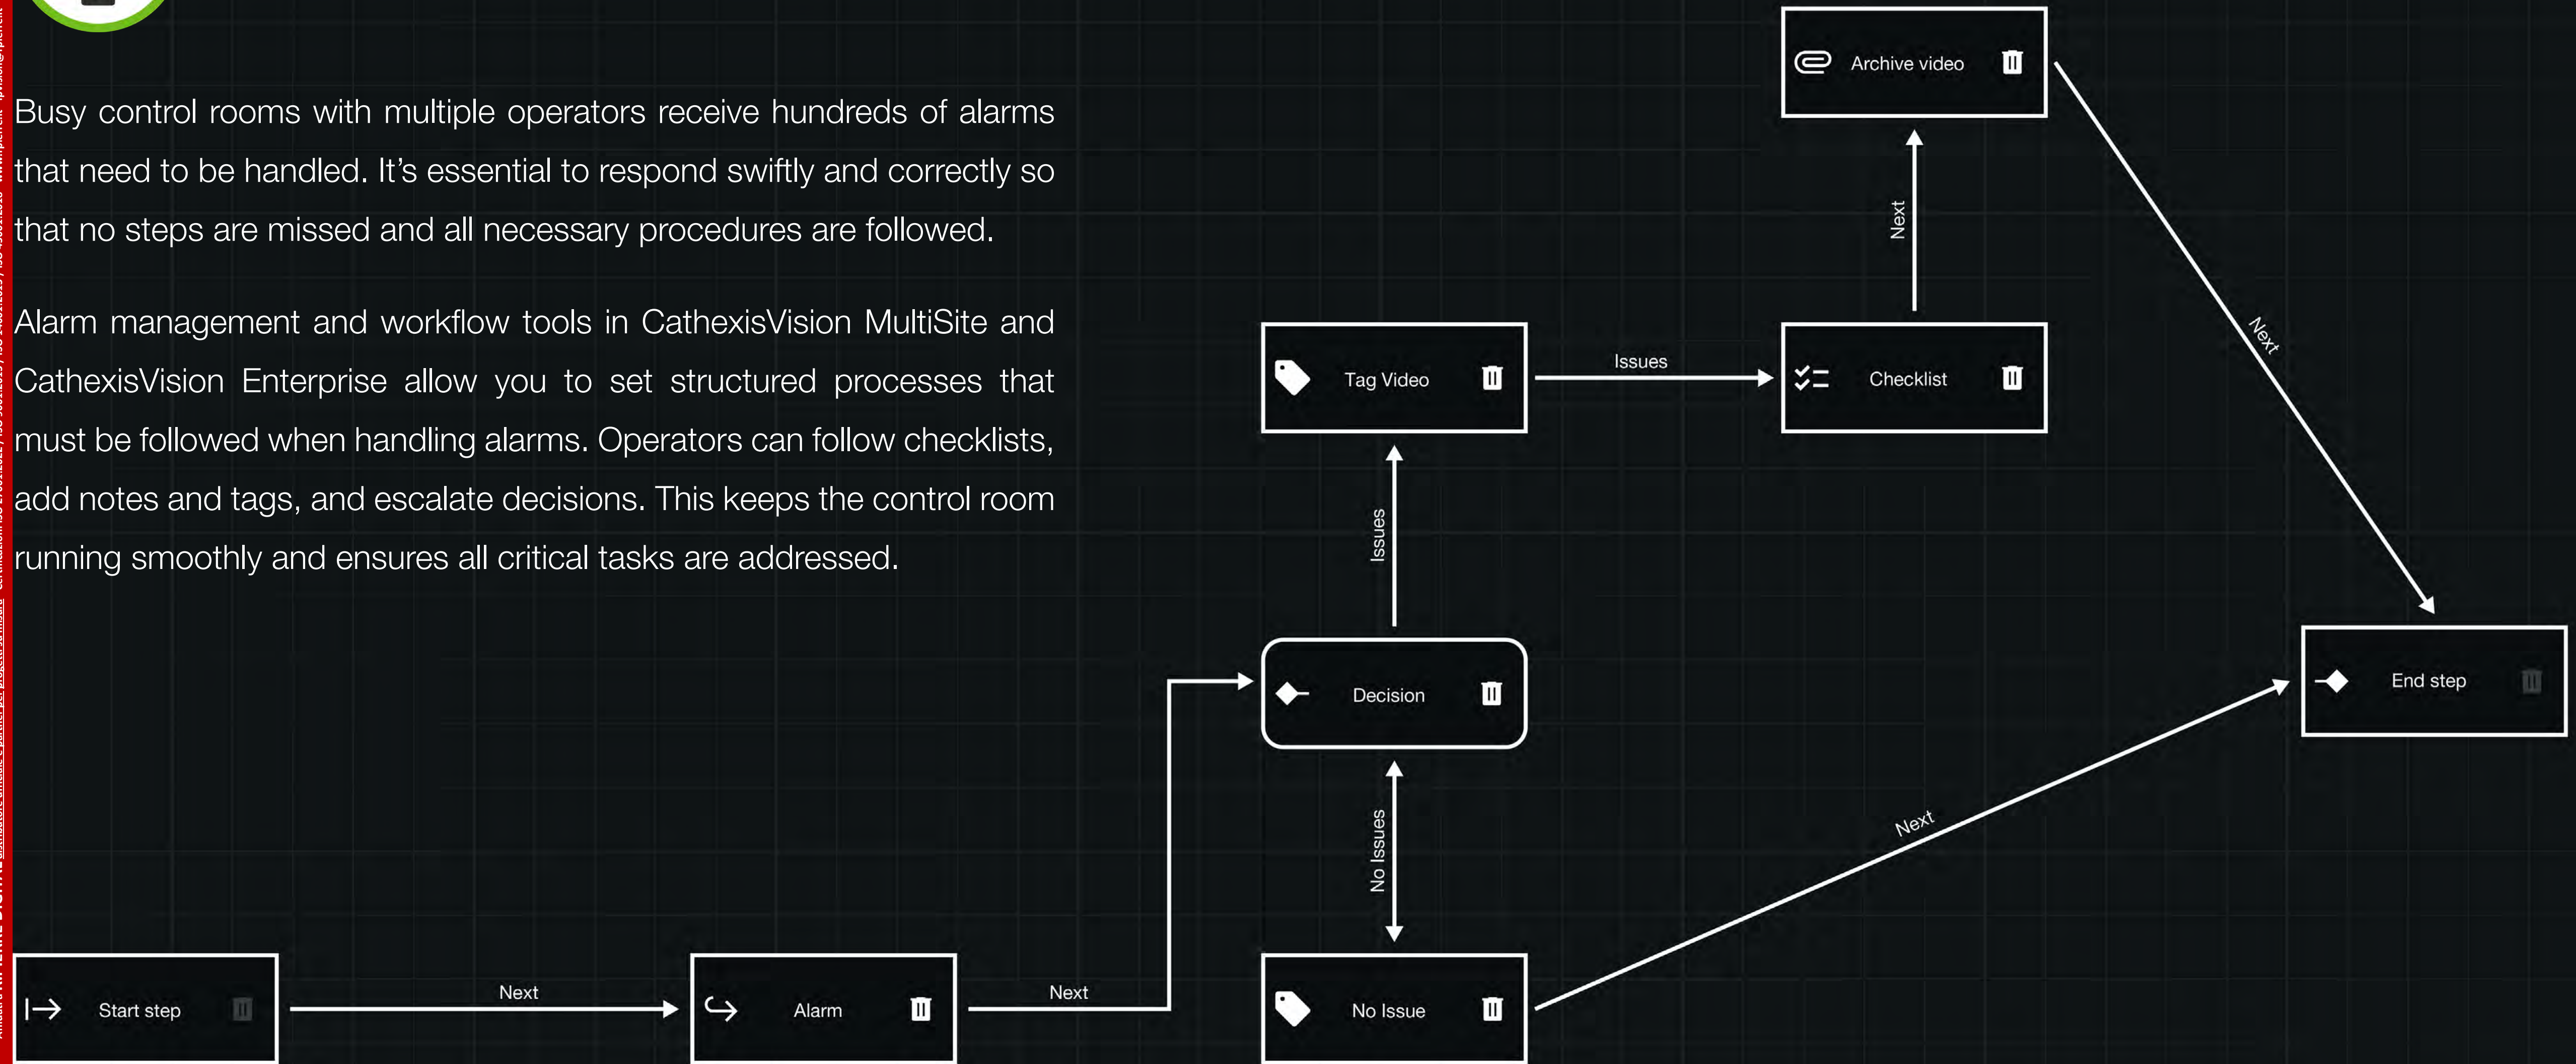

Alarm Management Workflows

Affiliati a R. PIERRE DIGITAL distributore ufficiale e partner per progetti su misura - Certificazioni ISO 27001:2022 / ISO 9001:2015 / ISO 14001:2015 / ISO 45001:2018 - www.rpierre.it - ipvision@rpierre.it - 0331595900

Busy control rooms with multiple operators receive hundreds of alarms that need to be handled. It's essential to respond swiftly and correctly so that no steps are missed and all necessary procedures are followed.

Alarm management and workflow tools in CathexisVision MultiSite and CathexisVision Enterprise allow you to set structured processes that must be followed when handling alarms. Operators can follow checklists, add notes and tags, and escalate decisions. This keeps the control room running smoothly and ensures all critical tasks are addressed.